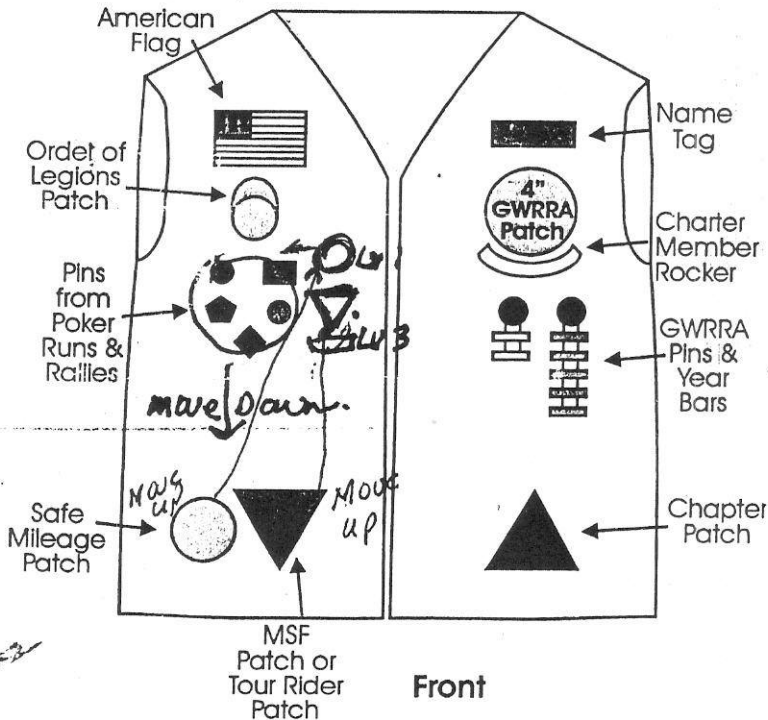

GOLD WING ROAD RIDERS ASSOCIATION, INC.

(A Non-Profit Organization)

LOUISIANA GWRRA VEST INFORMATION

Louisiana GWRRA has adopted the vest as the official "colors" for the State.

At most events (Poker Runs, Rallies, etc.) you will be required to have the same color vest as your Chapter, to be counted in any competition. (i.e. Largest Chapter in Colors, etc.)

Your Chapter Vest identifies you as a member of the Chapter, as well as a member of GWRRA. We wear our vests with pride.

Vests should be worn at all Chapter meetings and any other GWRRA events.

The drawing below shows the location of the various patches and pins to be worn on the vest.

BACK OF VEST SHOULD BE FREE OF ANY OTHER PATCHES